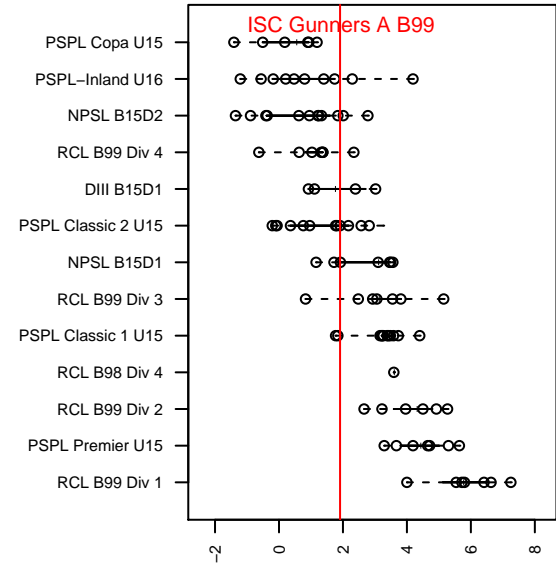

ISC Gunners A B99

Issaquah SC
 Issaquah, WA
 B99 total strength=1277
 attack=5.97 defense=4.56
 fall league = PSPL Classic 2 U15

alt names used:
 ISC Gunners B99 A
 ISC Gunners A
 ISC Gunners A
 ISC GUNNERS PREMIER BU15A (WA)

Venues played:
 2014 Sounders FC Cup BU15
 2014 WA Rush Cup B15 Gold U15
 2014 Starfire Labor Day Cup U15
 2014 PSPL Classic 2 U15

ISC Gunners A B99
 Dots are actual minus expected GF (blue circles) and GA (red triangles).
 Blue line is smoothed change in attack strength. Red is smoothed change in defense strength.

**attack and defense variance (black dot)
relative to other teams
and top 10 in region**

**attack and defense rating
relative to others at age
and all opponents in last 13 months**

Performance relative to 13 month average