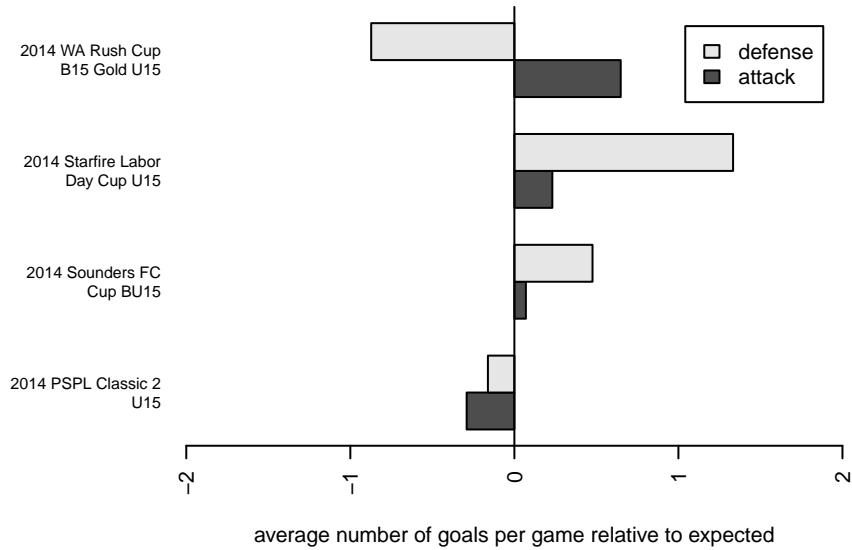

Venues played:
 2014 Sounders FC Cup BU15
 2014 WA Rush Cup B15 Gold U15
 2014 Starfire Labor Day Cup U15
 2014 PSPL Classic 2 U15

ISC Gunners A B99
 Dots are actual minus expected GF (blue circles) and GA (red triangles).
 Blue line is smoothed change in attack strength. Red is smoothed change in defense strength.

**attack and defense variance (black dot)
relative to other teams
and top 10 in region**

**attack and defense rating
relative to others at age
and all opponents in last 13 months**

Performance relative to 13 month average