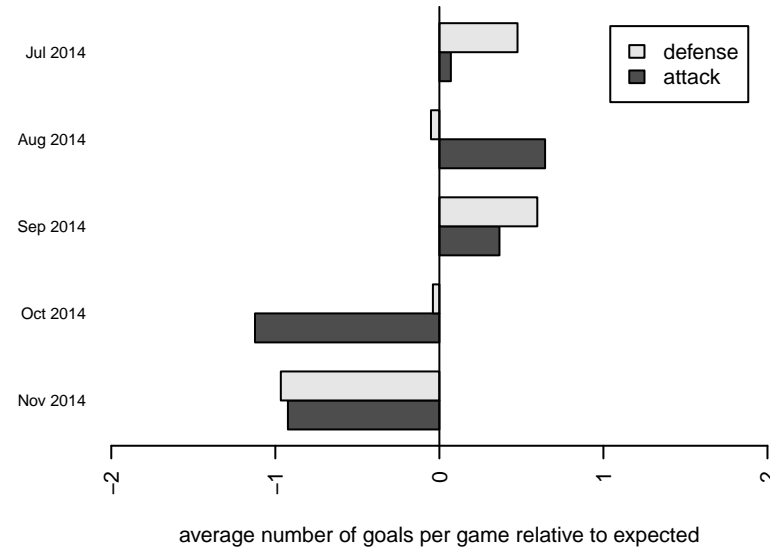

Performance relative to 13 month average