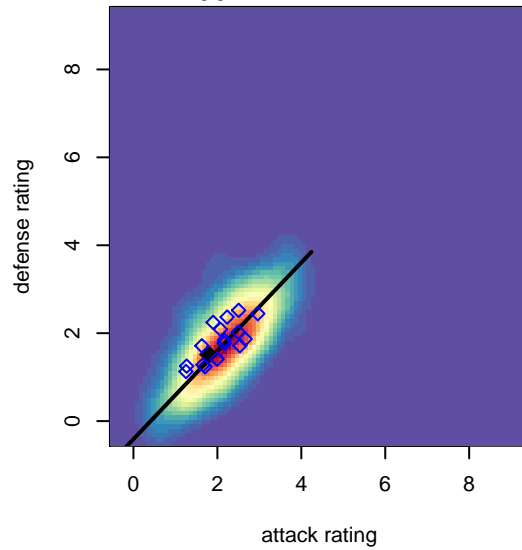

Venues played:
 2014 Sounders FC Cup BU15
 2014 WA Rush Cup B15 Gold U15
 2014 Starfire Labor Day Cup U15
 2014 PSPL Classic 2 U15

ISC Gunners A B99
 Dots are actual minus expected GF (blue circles) and GA (red triangles).
 Blue line is smoothed change in attack strength. Red is smoothed change in defense strength.

**attack and defense variance (black dot)
relative to other teams
and top 10 in region**

**attack and defense rating
relative to others at age
and all opponents in last 13 months**

Performance relative to 13 month average